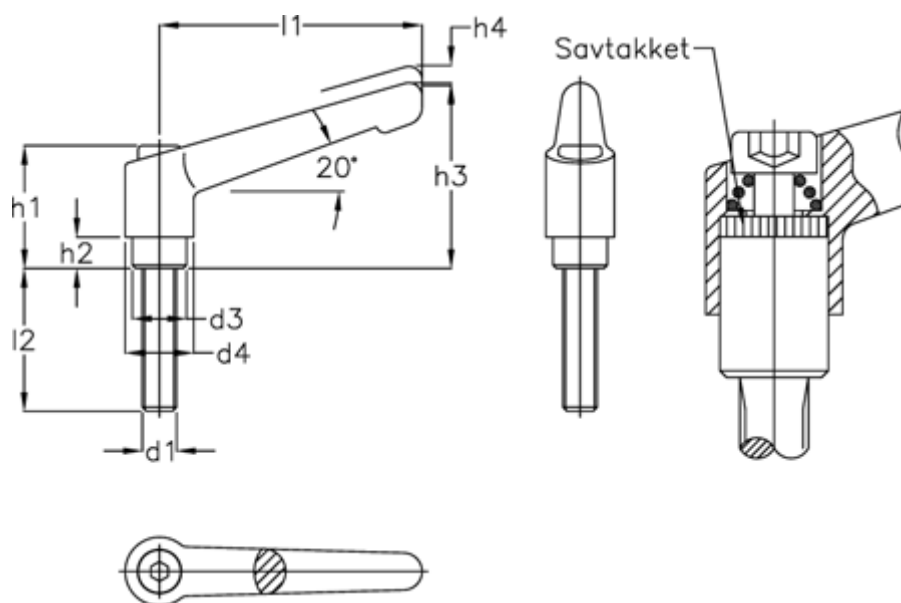

Article number: 2011459601

Description: E+G Adjustable hand lever
GN 300.1-45-M6-32-RH uncoated

Measures

d1 = M 6
d3 = 10.0
d4 = 13.0
h1 = 24.5
h2 = 4.0
h3 = 35
h4 = 3.5
l1 = 45

l2 = 25